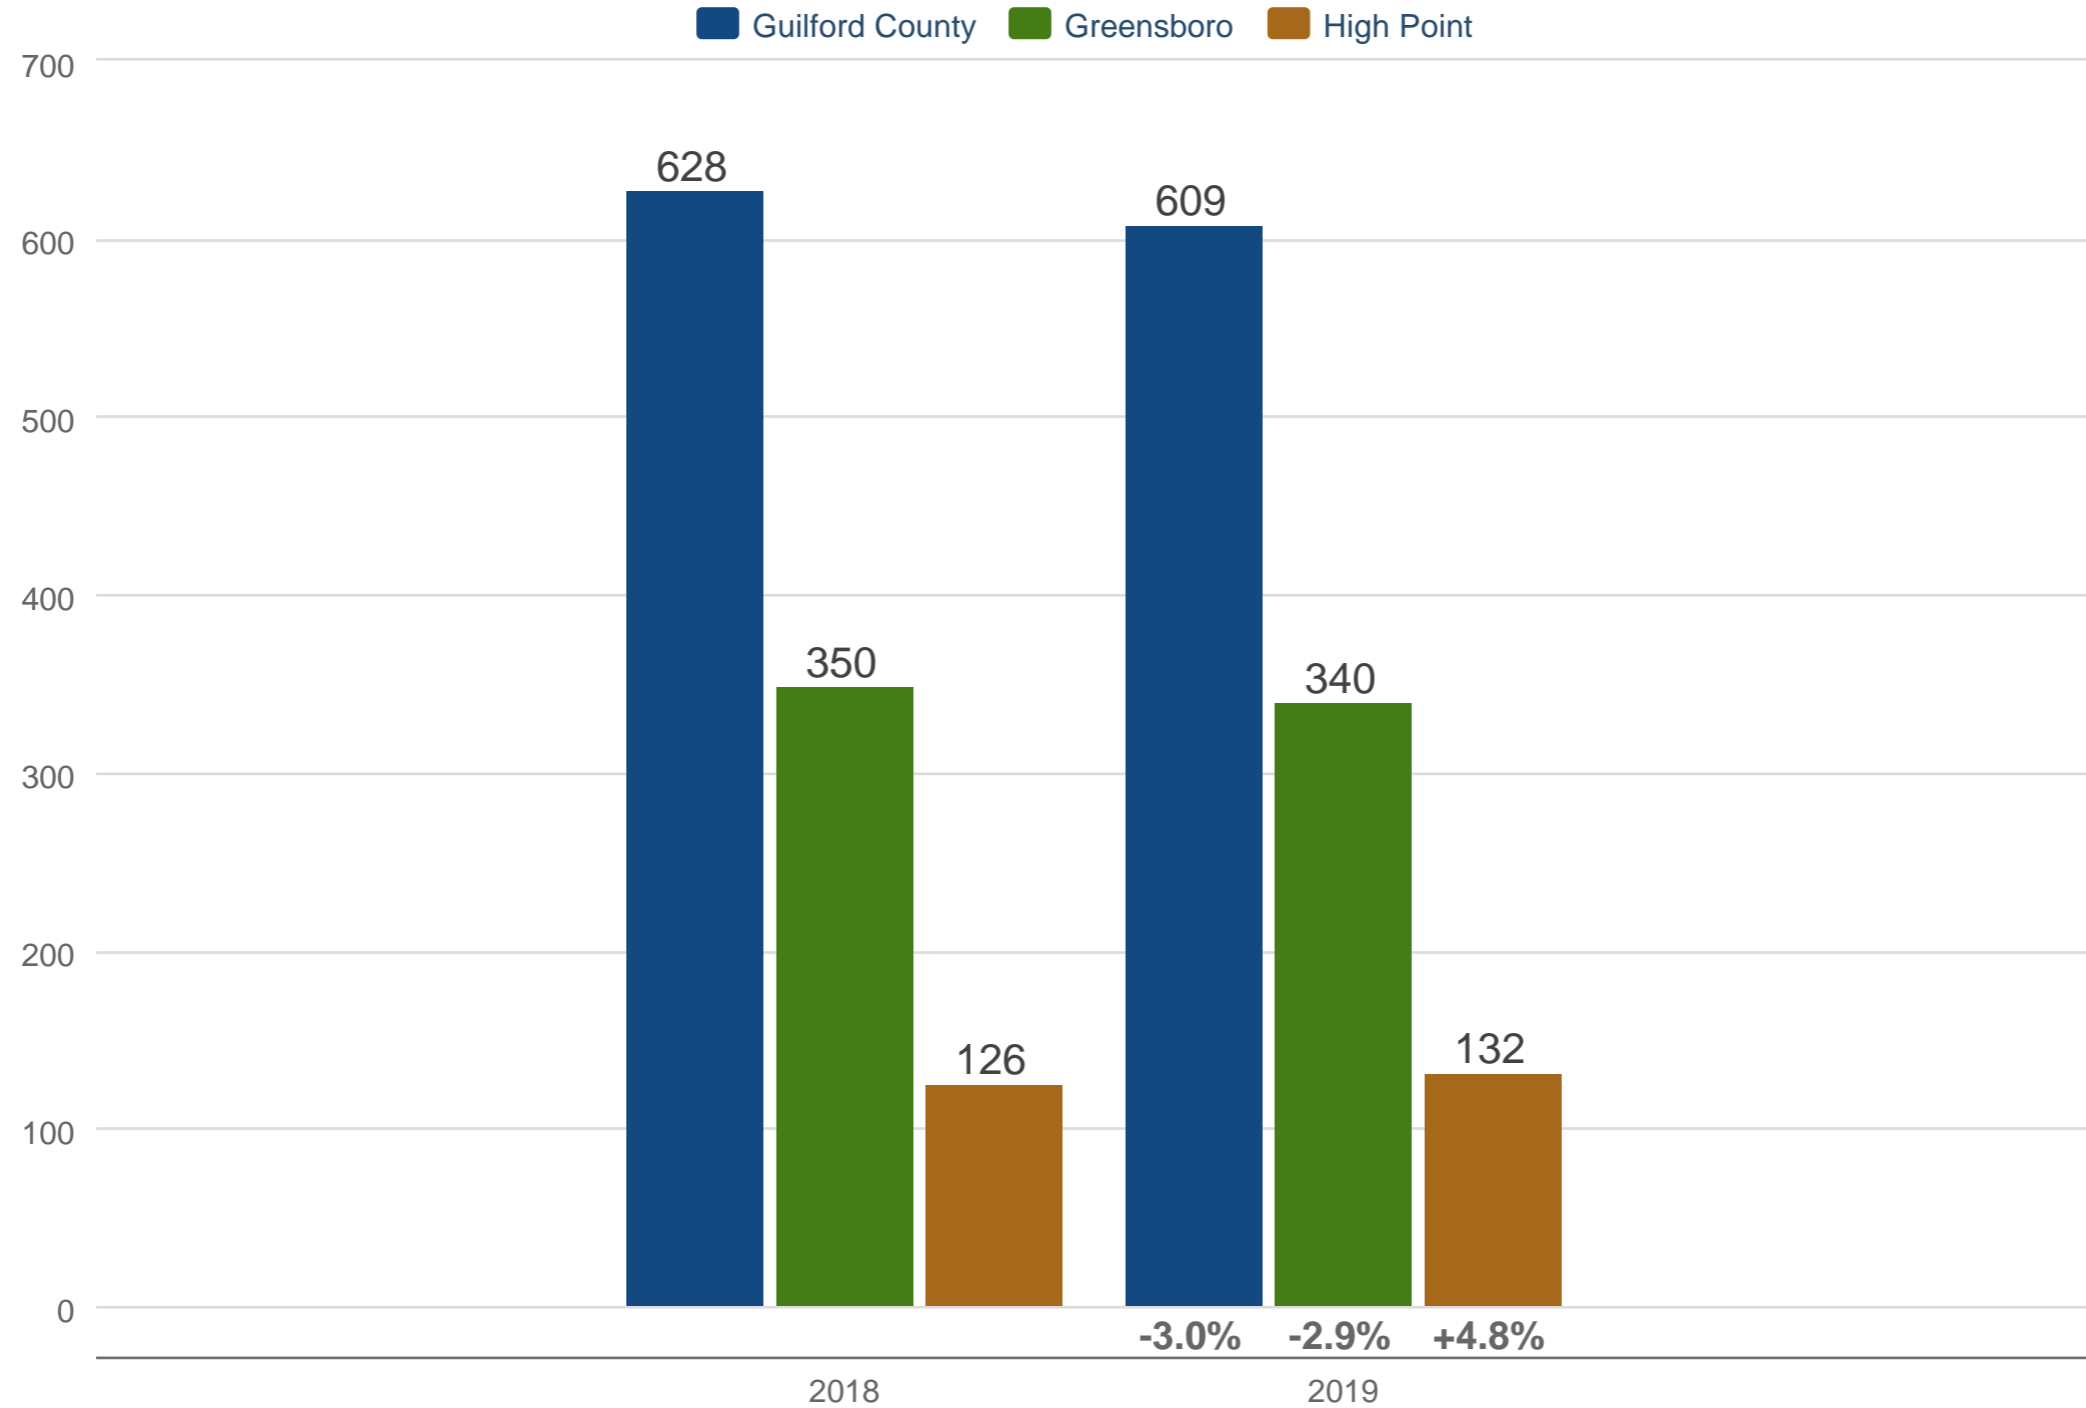

Melody Bishop
RE/MAX OF GREENSBORO

Office: 336-209-9870
bishopmelody34@gmail.com

September Closed Sales

Guilford County & Greensboro & High Point

Each data point is one month of activity. Data is from October 11, 2019.