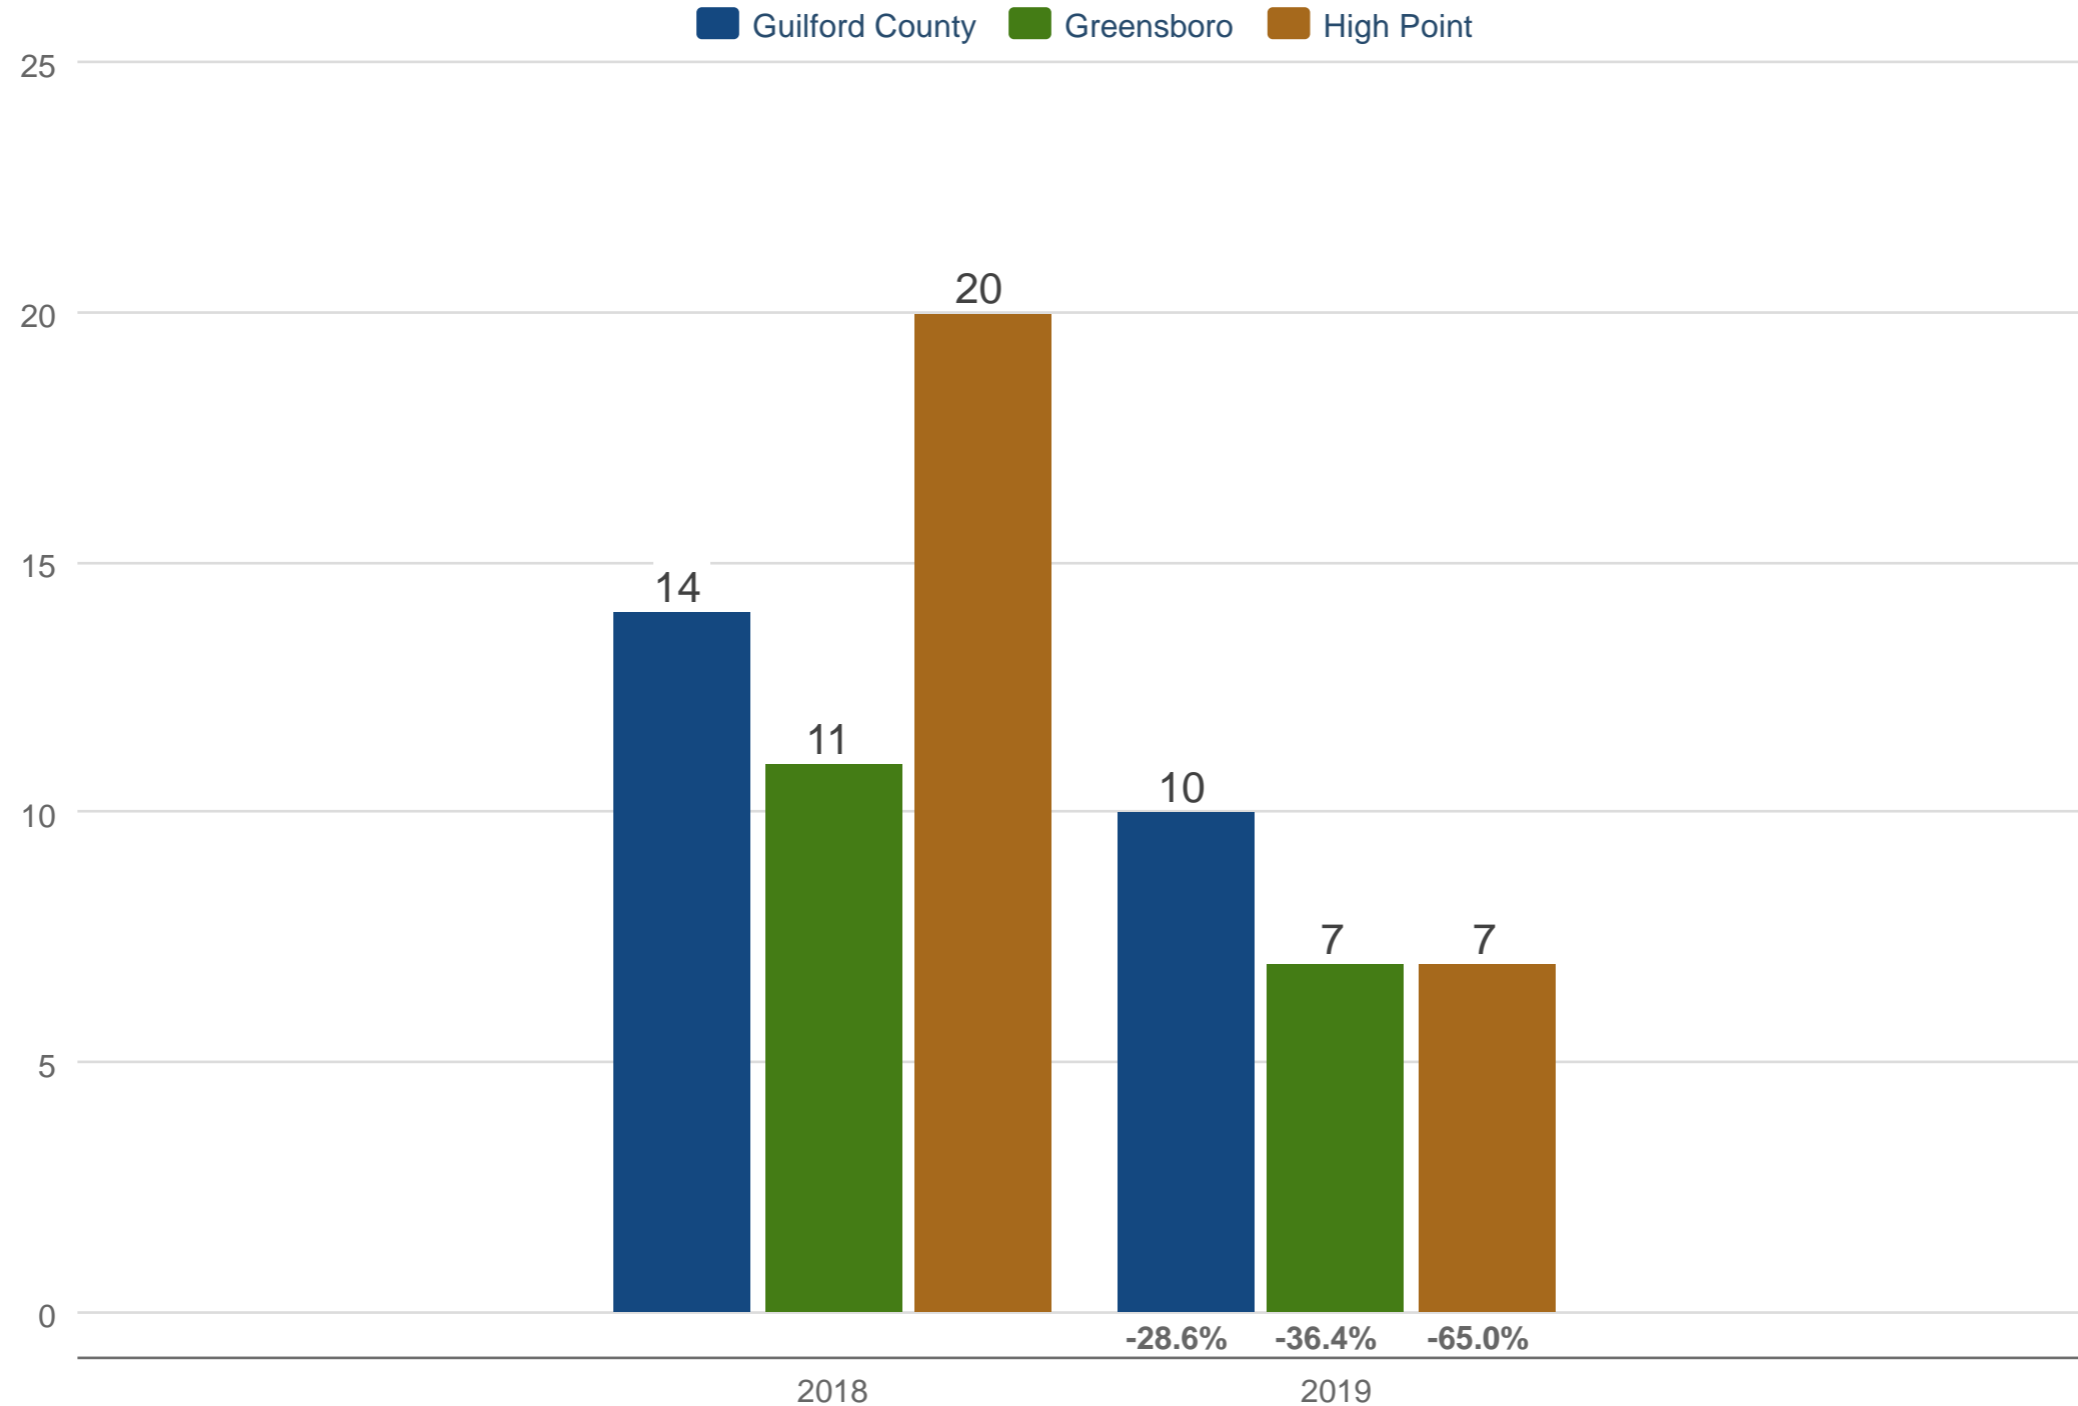

**Melody Bishop**  
RE/MAX OF GREENSBORO

Office: 336-209-9870  
[bishopmelody34@gmail.com](mailto:bishopmelody34@gmail.com)

### August Median Days on Market

Guilford County & Greensboro & High Point

Each data point is one month of activity. Data is from September 4, 2019.