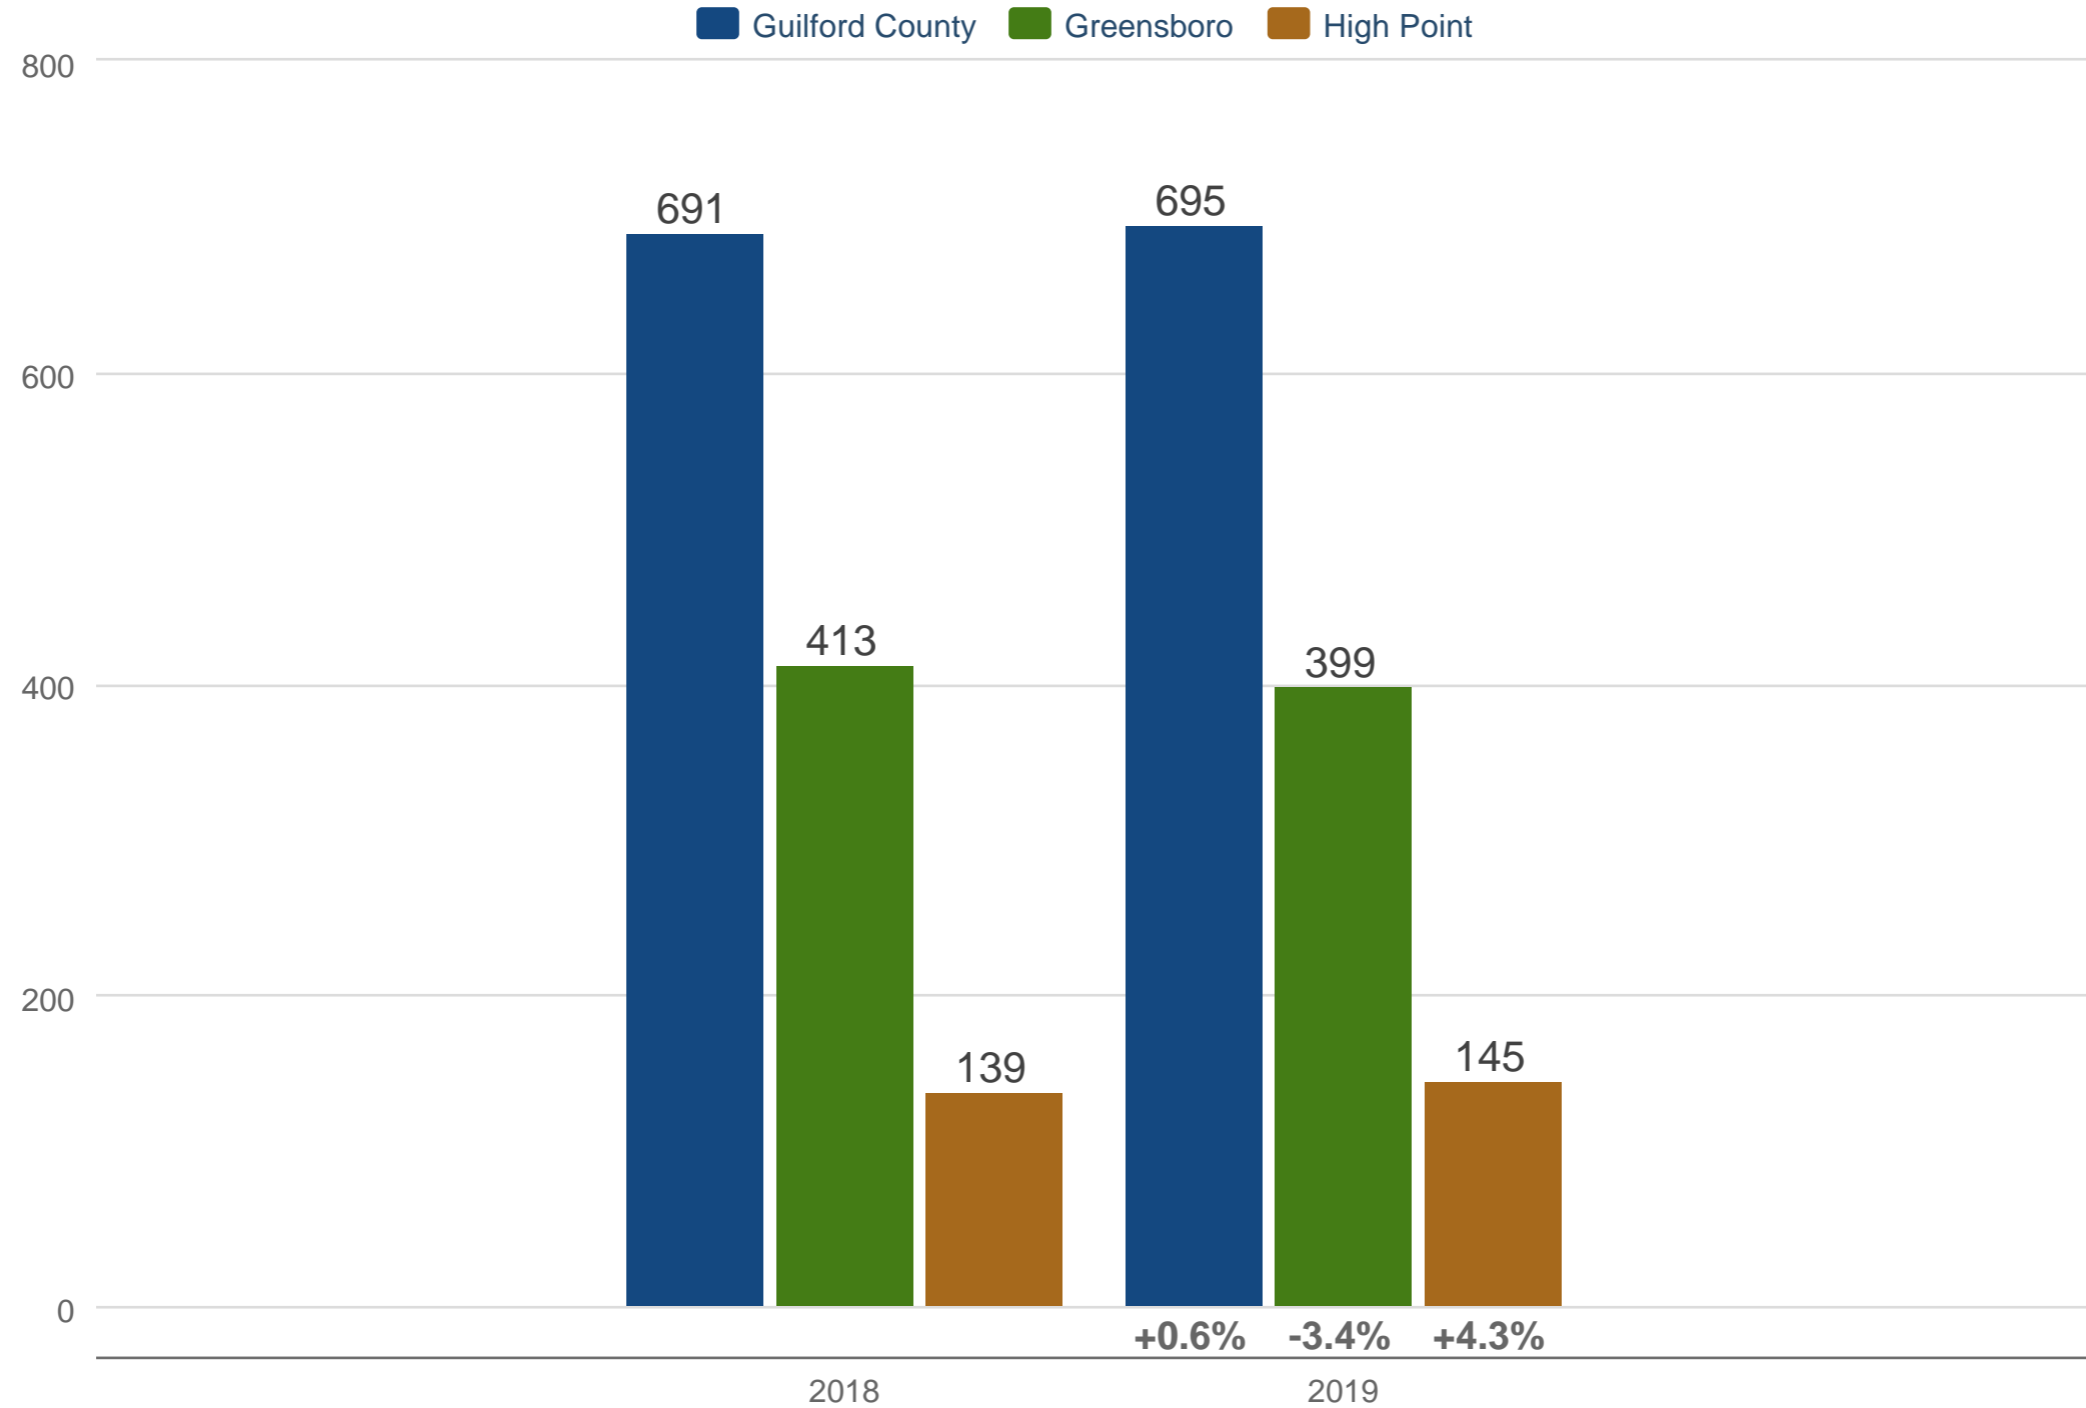

Melody Bishop
RE/MAX OF GREENSBORO

Office: 336-209-9870
bishopmelody34@gmail.com

August Closed Sales

Guilford County & Greensboro & High Point

Each data point is one month of activity. Data is from September 4, 2019.